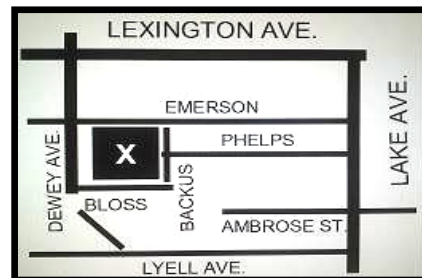

## Rochester, New York

Saturday February 25, 2017

The Edgerton Model Railroad Club & The TCA Upstate New York Chapter  
**Held at the Edgerton Community Center**  
**41 Backus Street, Rochester NY 14608**

**Train Meet Hours 9 – 10 TCA Members**  
**10 - 3 Open to the public**

**Train Show Admission:**  
 Chapter Members - FREE  
 General Admission: Adult - \$5.00  
 Children: Under 17 Free with paid adult  
 Chapter Email: [shows@upstate-ny-tca.com](mailto:shows@upstate-ny-tca.com)  
 Lee Wood Email: [tca.usnyc@yahoo.com](mailto:tca.usnyc@yahoo.com)  
 Call: Chuck: 716-390-8216 • Lee Wood: 585-544-0916  
 Table Registration dead line February 20, 2017