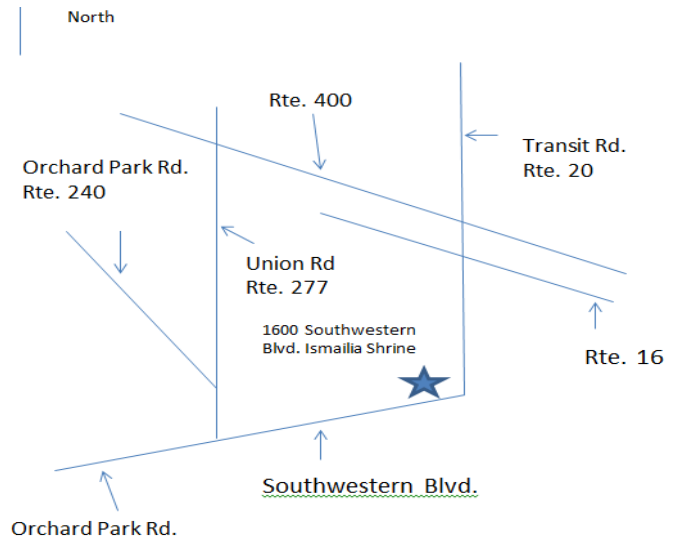

Additional Information:

www.upstate-ny-tca.com

E-mail: usnyc2015@gmail.com

Call: Chuck: 716-390-8216

Table Registration Deadline – Jan 1, 2017

Name _____ Phone # _____

Address _____

TCA Member Yes ___ / No ___ Your e-mail _____

What type of train related items do you sell _____

Number of tables _____ X $ 20.00 = _____ Helpers _____ X $ 3.00 = _____

Electricity Yes ___ / No ___ (IF HELPER IS YOUR WIFE OR CHILD - THEY ARE FREE)

Table set - up from 7 am to 9 am.

At least 50% of items for sale must be train or scenery related.

Table holders will be expected to stay set-up until 3 pm.

You do NOT have to be a TCA member to sell at our shows

New York State requires ALL table holders to display a NYS Tax Certificate.

Make checks payable TCA Upstate New York Chapter
Send to TCA Upstate New York Chapter, PO Box 177,
Hamburg, NY 14075, with self addressed envelope for
confirmation.

ws jan17

LIKE US ON FACEBOOK – UPSTATE NY CHAPTER TCA EASTERN DIVISION

Next West Seneca Show March 12, 2017